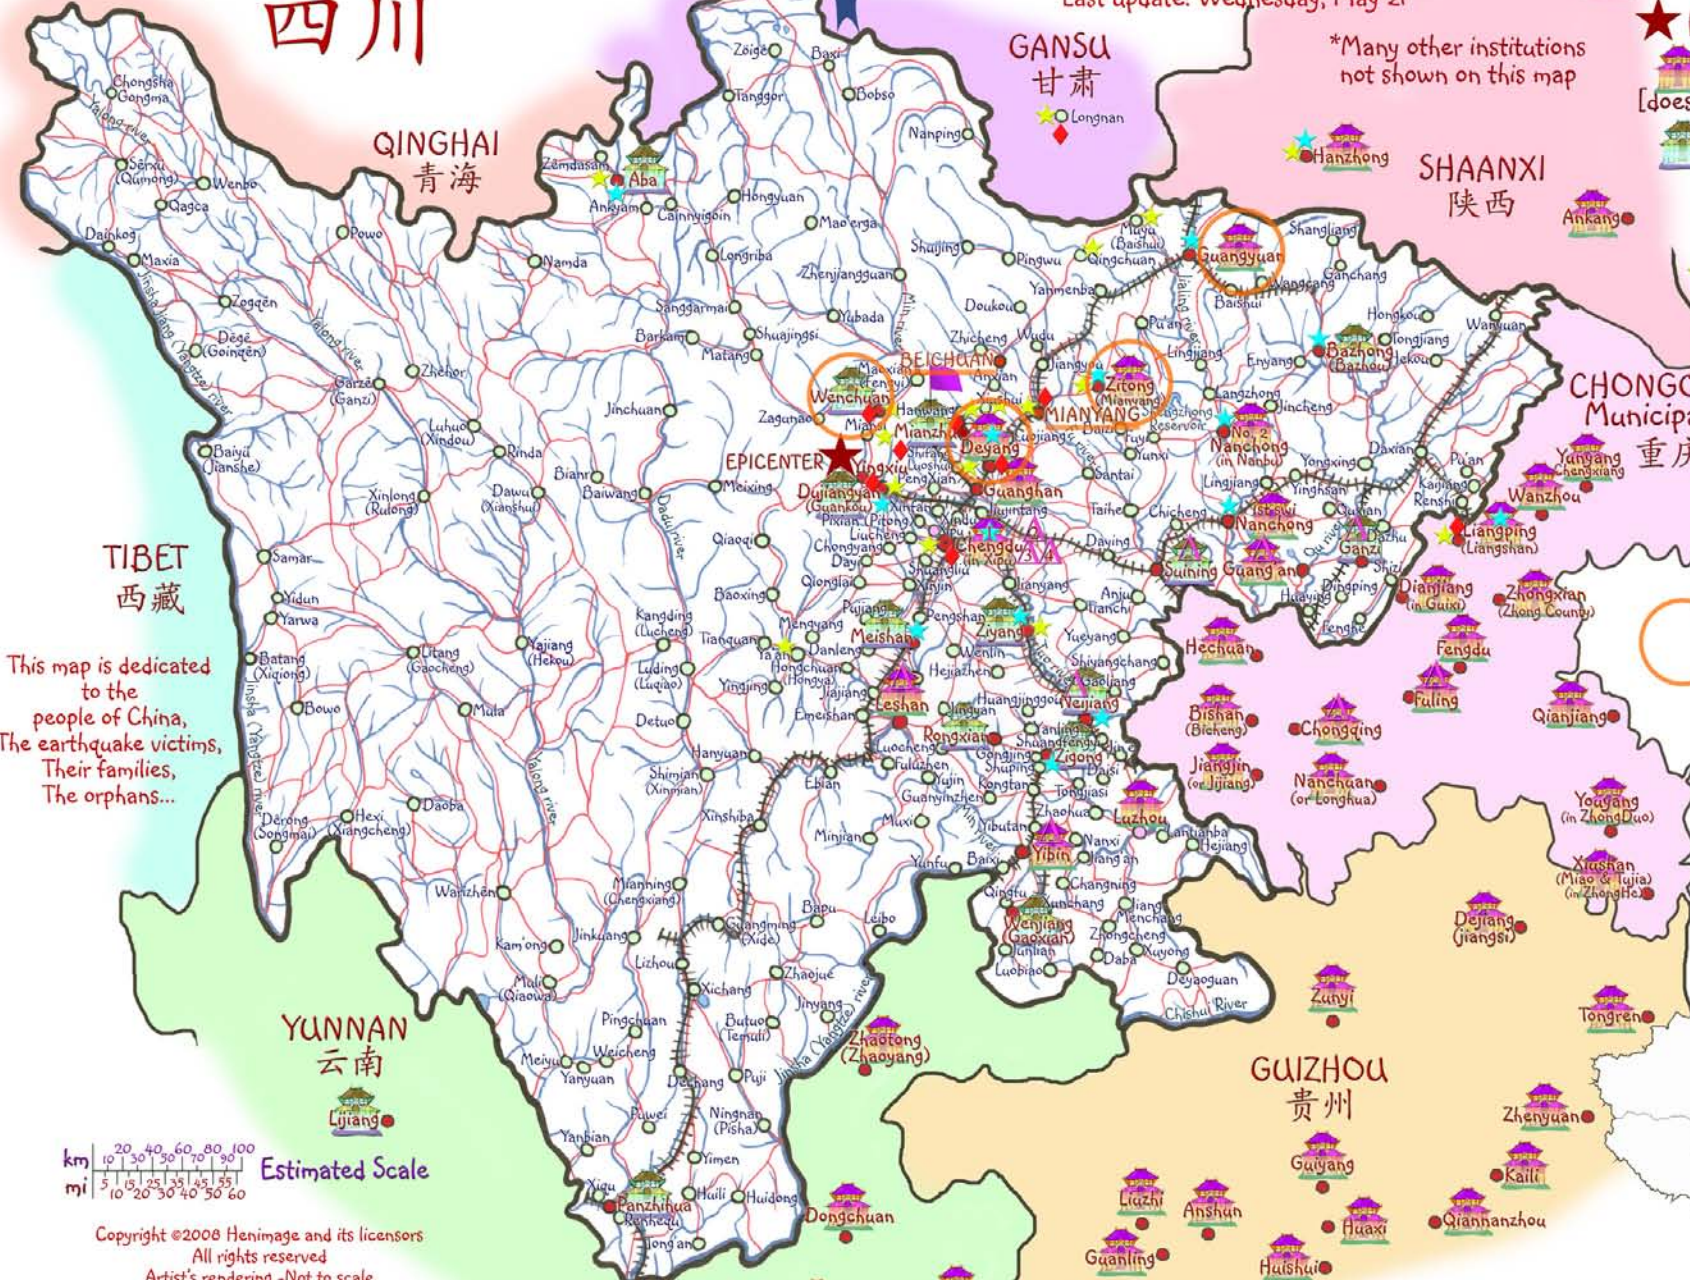

# SICHUAN EARTHQUAKE

Sichuan, China & Surrounding Provinces

四川

Orphanages/Social Welfare Institutions in the affected & surrounding areas

This special map version edited for Children's Hope International

Map will be updated as more information is obtained...

## LEGEND

- ★ Earthquake Epicenter
- 🏠 Orphanage or SWI [does International Adoptions 'IA']
- 🏠 Other Orphanage/SWI [IA status unknown]
- ★ Orphanage/SWI with confirmed damage
- ★ Hard hit areas with reported casualties
- △ Orphanage Status no serious damage
- 🏠 Orphanage destroyed / adult casualty
- ♦ School Collapses in the news\*
- \*Nearly 7000 schools destroyed...
- 👥 Children's Hope Emergency Volunteers

This map is dedicated to the people of China, The earthquake victims, Their families, The orphans...

Estimated Scale

Copyright ©2008 Henimage and its licensors  
All rights reserved  
Artist's rendering -Not to scale  
May contain errors/omissions

Special Edition Map ~ Earthquake ~ Version 1.3 chi

Children's Hope International Logo Copyright Children's Hope International  
All rights reserved. Used with permission

www.Redthreadmaps.com